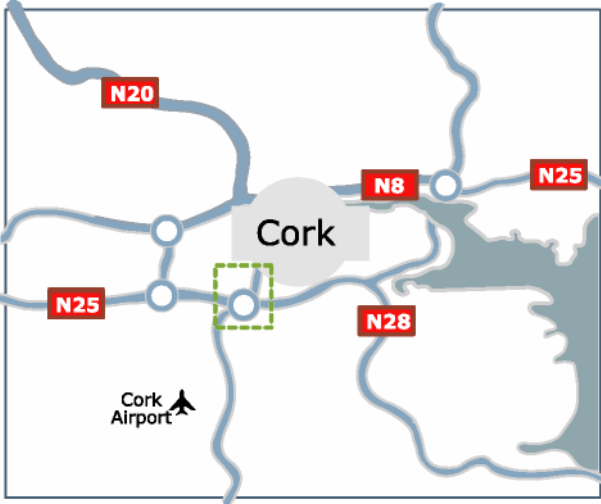

## Cork Location Map

Capco Roofing,  
Curraghconway South,  
Douglas,  
Cork.  
Republic of Ireland.

**Tel: (+353 21) 432 0877    Fax: (+353 21) 432 0883**  
**By Road**

From the Airport :

There is a roundabout at the exit to the Airport (small plane on it), go straight through this roundabout and you will come to a T junction. Go right, and after approx 50 yds turn left. You travel about half a mile up this road and Capco roofing is on the left just past the masts.

From City Centre :

Take route for the Airport, out past the City Hall and out the South Link Road, go to the Kinsale Road roundabout and take second exit, follow road straight up the hill, about a mile and half to the Airport Roundabout (has plane on it ). Take first exit here and you will come to a T junction. Go right, and after approx 50 yds turn left. You travel about half a mile up this road and Capco roofing is on the left just past the masts.

From Tunnel :

When you come through the tunnel keeping going straight ahead till you reach the Kinsale Road Roundabout. Take first exit off this follow road straight up the hill to the Airport Roundabout (has a plane on it ). Take first exit here and you will come to a T junction. Go right, and after approx 50 yds turn left. You travel about half a mile up this road and Capco roofing is on the left just past the masts.