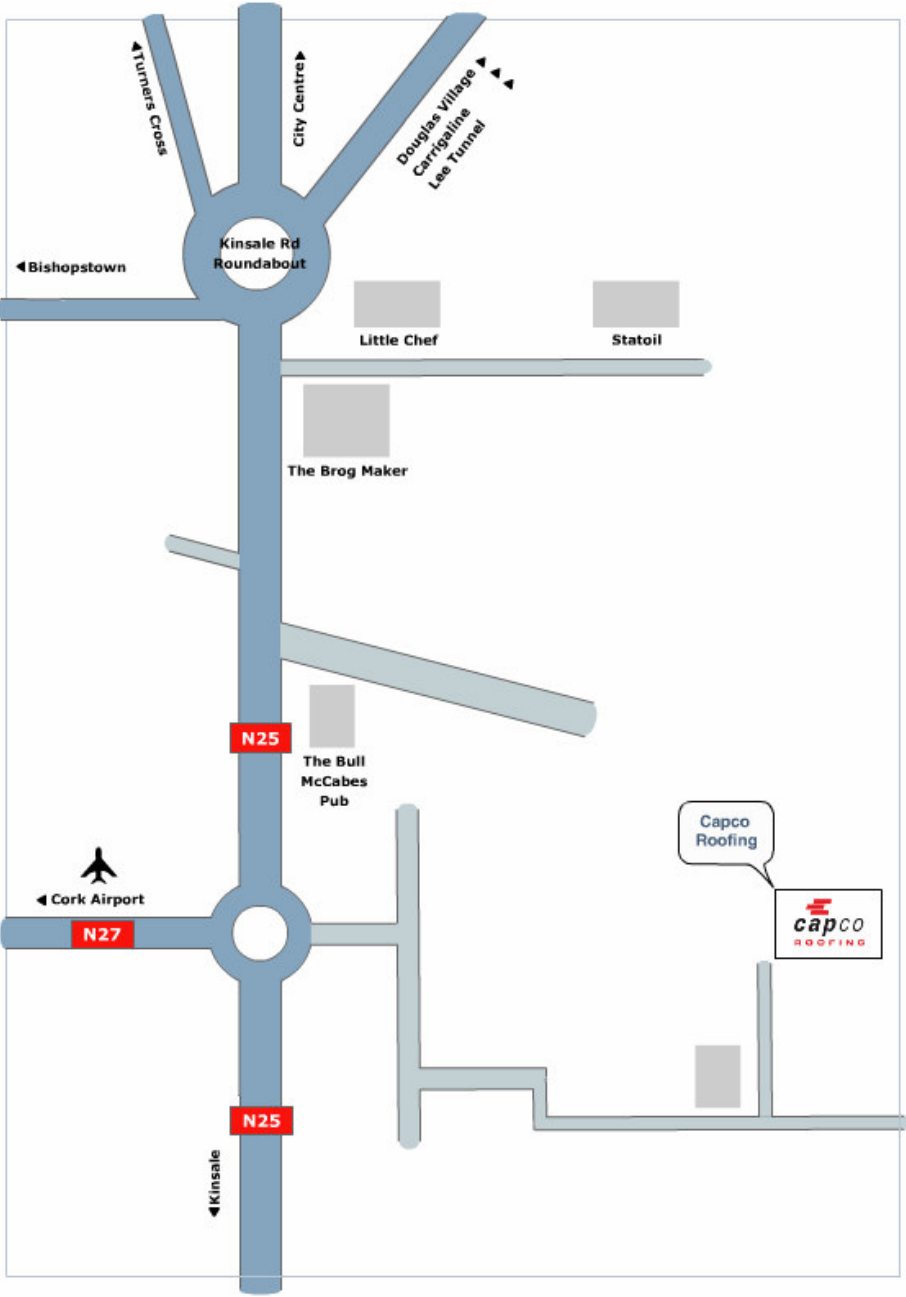

## Cork Location Map

Capco Roofing,  
Curraghconway South,  
Douglas,  
Cork.  
Republic of Ireland.

**Tel: (+353 21) 432 0877    Fax: (+353 21) 432 0883**  
**By Road**

From the Airport :

There is a roundabout at the exit to the Airport (small plane on it), go straight through this roundabout and you will come to a T junction. Go right, and after approx 50 yds turn left. You travel about half a mile up this road and Capco roofing is on the left just past the masts.

From City Centre :

Take route for the Airport, out past the City Hall and out the South Link Road, go to the Kinsale Road roundabout and take second exit, follow road straight up the hill, about a mile and half to the Airport Roundabout (has plane on it ). Take first exit here and you will come to a T junction. Go right, and after approx 50 yds turn left. You travel about half a mile up this road and Capco roofing is on the left just past the masts.

From Tunnel :

When you come through the tunnel keeping going straight ahead till you reach the Kinsale Road Roundabout. Take first exit off this follow road straight up the hill to the Airport Roundabout (has a plane on it ). Take first exit here and you will come to a T junction. Go right, and after approx 50 yds turn left. You travel about half a mile up this road and Capco roofing is on the left just past the masts.