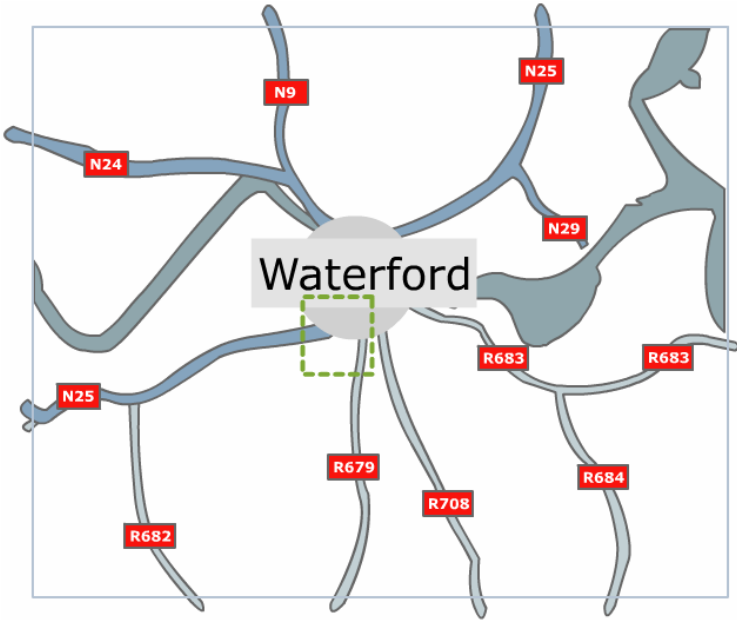

Waterford Location Map

Capco Roofing,
Unit 16D,
Six Cross Roads Business Park,
Waterford.
Republic of Ireland.

Tel: (+353 51) 376 020 Fax: (+353 51) 376 030