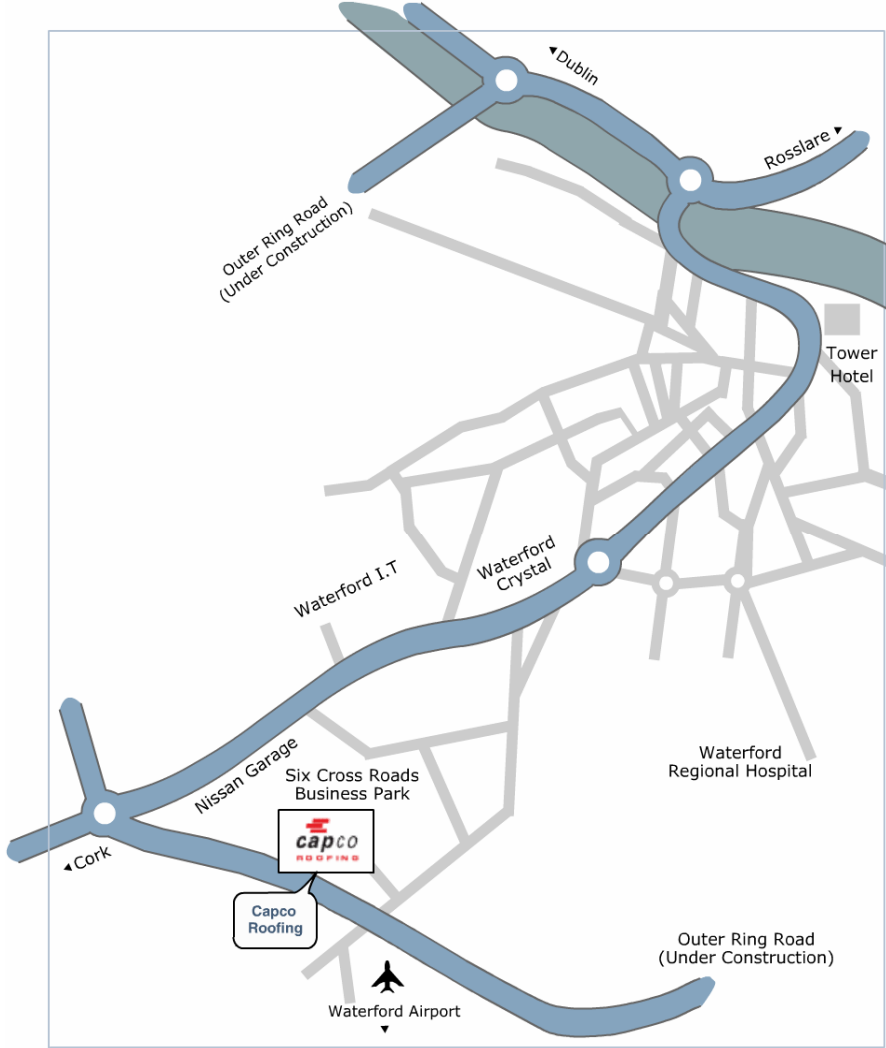

Waterford Location Map

Capco Roofing,
Unit 16D,
Six Cross Roads Business Park,
Waterford.
Republic of Ireland.

Tel: (+353 51) 376 020 Fax: (+353 51) 376 030